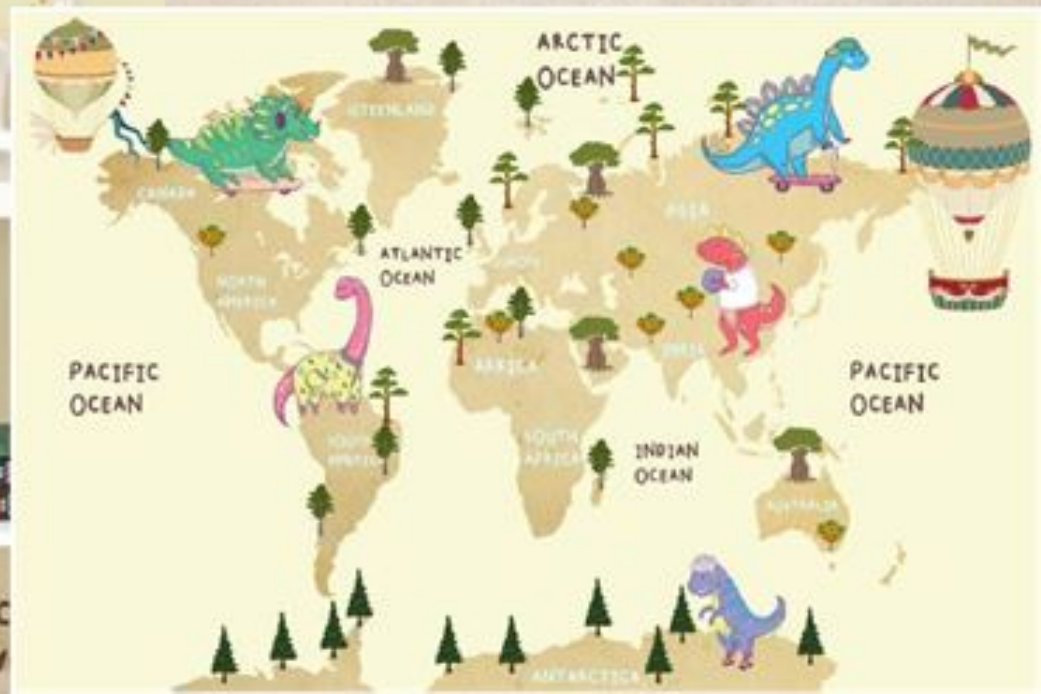

A world map is the central focus, rendered in a soft, watercolor style with continents in muted colors like purple, green, and yellow. The map is set against a light beige background decorated with scattered grey stars. Various whimsical illustrations are scattered around the map: a hot air balloon with green and white stripes in the top right, a biplane in the middle right, another hot air balloon on the left, and a fox-like creature riding a bicycle in the bottom right. The title 'World Map' is written in large, colorful, block letters across the center of the map.

# World Map

C O L L E C T I O N

WALL MURAL FOR KIDS

**W**e bring you a new collection of kids wallpaper based on world maps. These will enrich the kids wall as well as enlighten them about the world, about its monuments, flora and fauna, etc.

World Map  
COLLECTION

World Map  
COLLECTION

World Map  
COLLECTION

# World Map

C O L L E C T I O N

WALL MURAL FOR KIDS